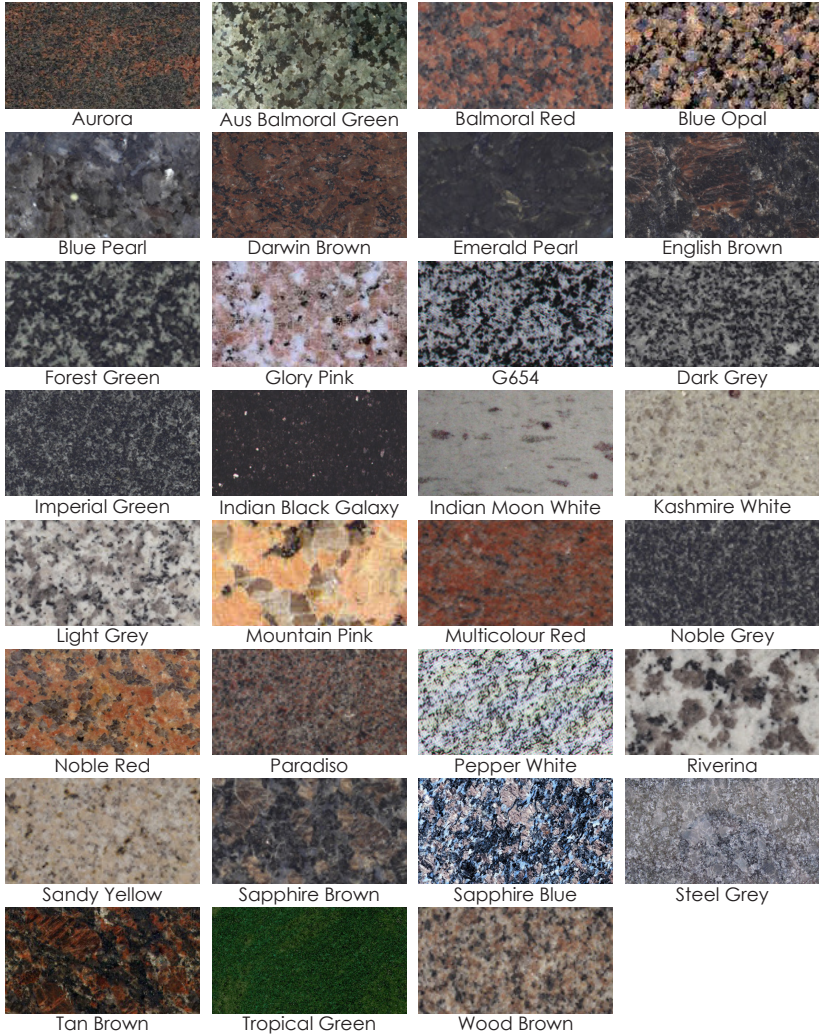

Custom Slab Colours

These samples are natural stone (not man-made) and therefore variations in the colour and structure of the stone are unavoidable. Various pits, natural markings, blemishes or veins consistent with natural stone can be present. The sample shown represent the general appearance of the stone and should not be considered an exact replica.