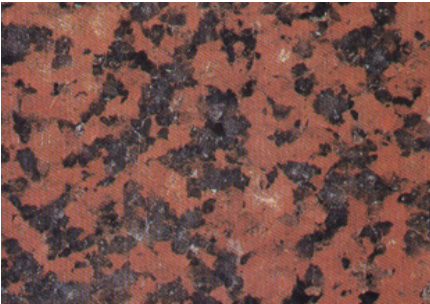

Granite Slab Colours

Carrara Marble

Imperial Red

African Red

Glory Black

Grandee

Ruby Red

These samples are natural stone (not man-made) and therefore variations in the colour and structure of the stone are unavoidable. Various pits, natural markings, blemishes or veins consistent with natural stone can be present. The sample shown represent the general appearance of the stone and should not be considered an exact replica.