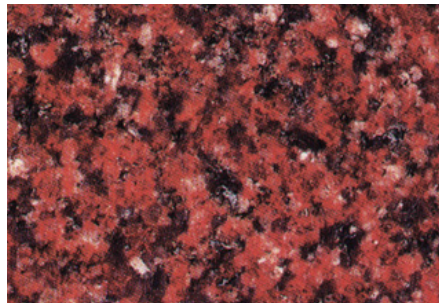

Granite Slab Colours

Carrara Marble

Imperial Red

African Red

Glory Black

Grandee

Ruby Red

These samples are natural stone (not man-made) and therefore variations in the colour and structure of the stone are unavoidable. Various pits, natural markings, blemishes or veins consistent with natural stone can be present. The sample shown represent the general appearance of the stone and should not be considered an exact replica.