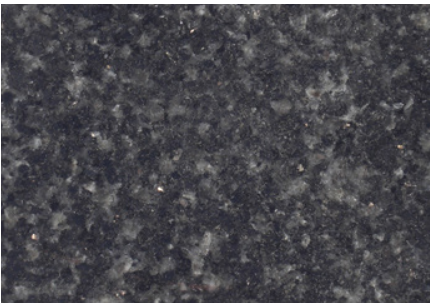

Granite Slab Colours

Carrara Marble

Imperial Red

African Red

Glory Black

Grandee

Ruby Red

These samples are natural stone (not man-made) and therefore variations in the colour and structure of the stone are unavoidable. Various pits, natural markings, blemishes or veins consistent with natural stone can be present. The sample shown represent the general appearance of the stone and should not be considered an exact replica.