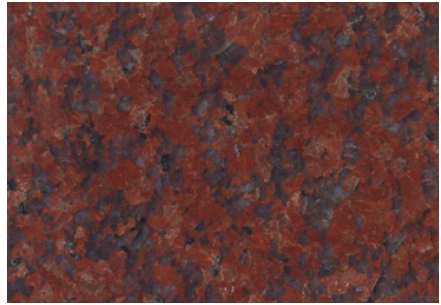

Granite Slab Colours

Carrara Marble

Imperial Red

African Red

Glory Black

Grandee

Ruby Red

These samples are natural stone (not man-made) and therefore variations in the colour and structure of the stone are unavoidable. Various pits, natural markings, blemishes or veins consistent with natural stone can be present. The sample shown represent the general appearance of the stone and should not be considered an exact replica.