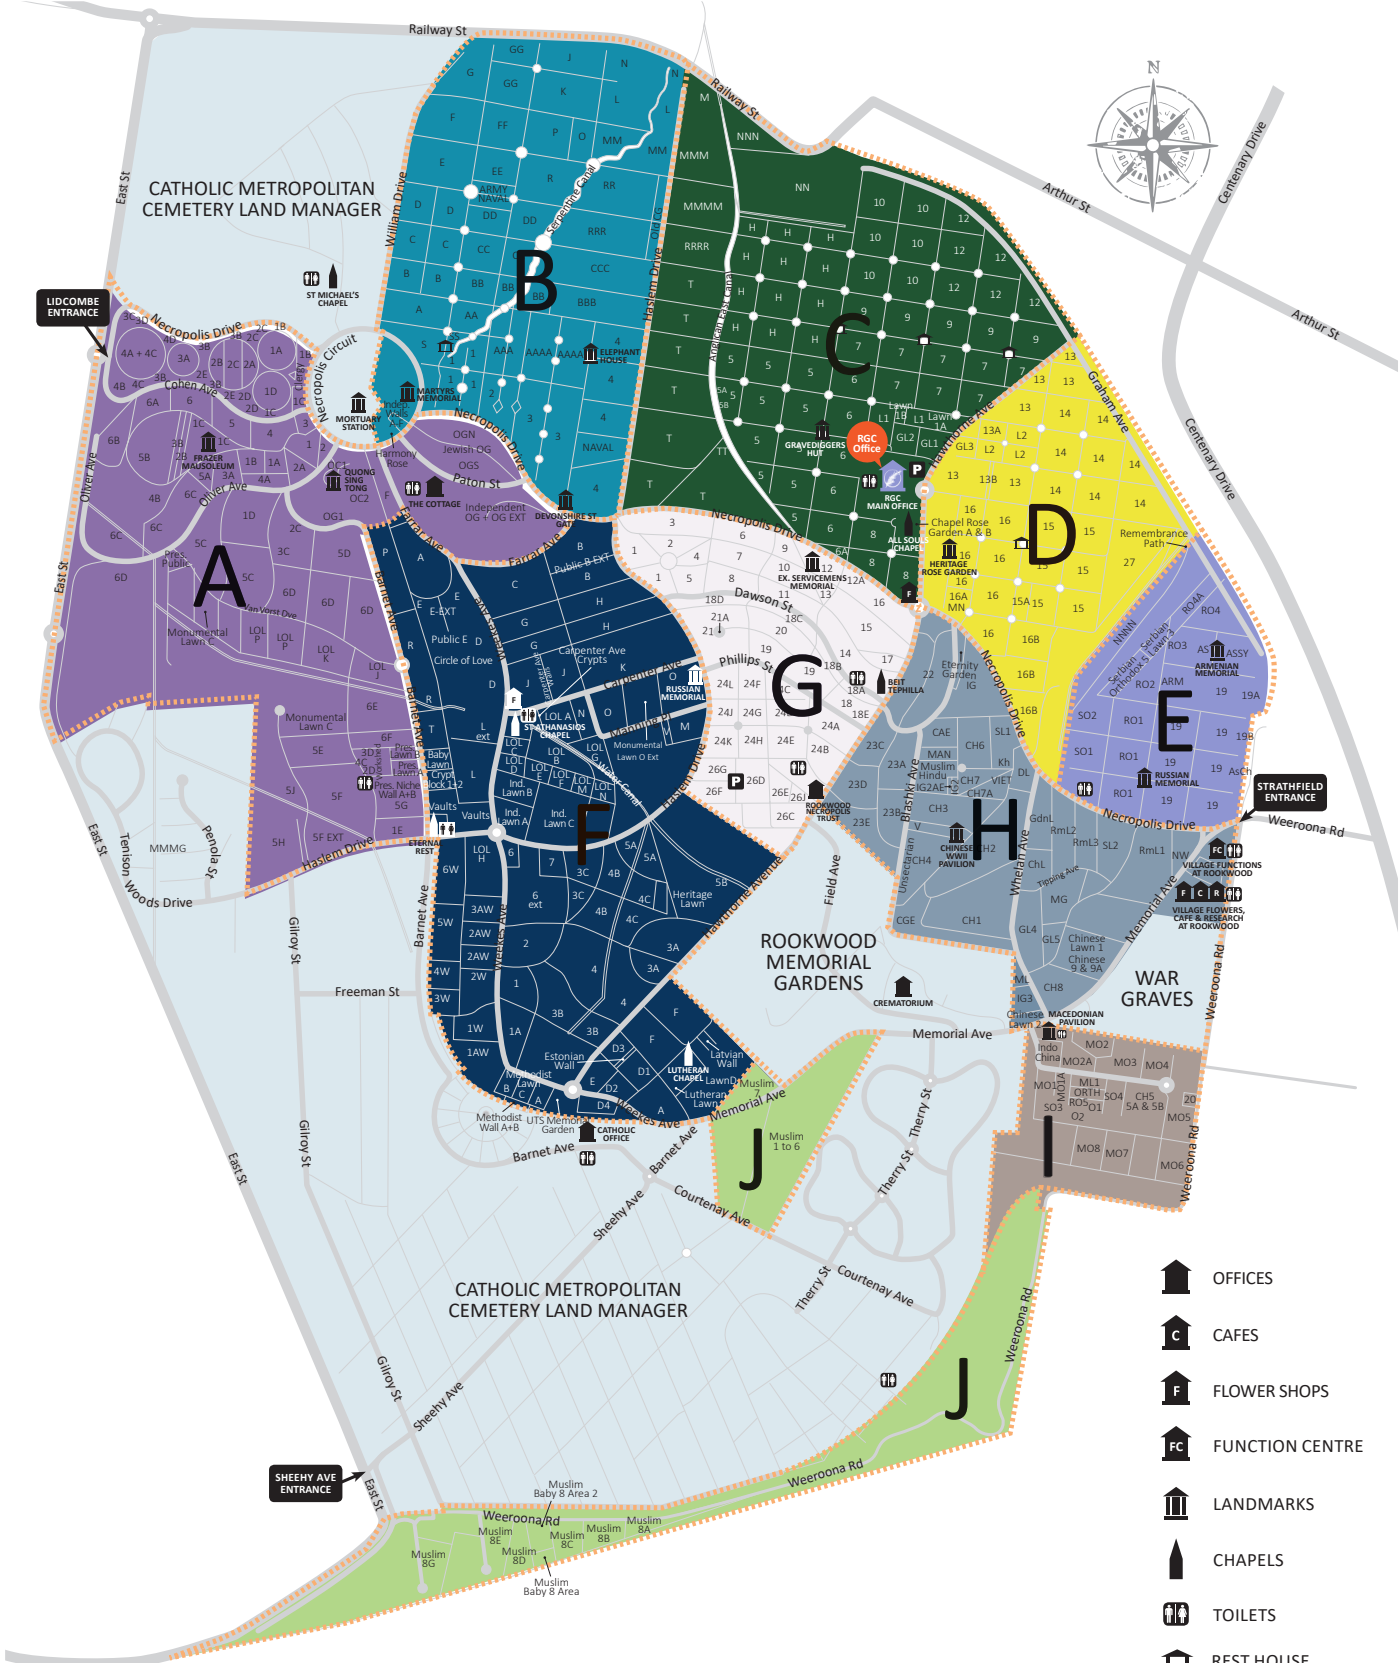

ROOKWOOD
EST 1867 GENERAL CEMETERY

OPENING HOURS
Gates open at 0600
Summer (October – March) gates close at 2100
Winter (April – September) gates close at 1800

02 8575 8100
PO Box 291
Lidcombe NSW 1825

OFFICE HOURS
Monday – Friday 0730 – 1700
Saturday & Sunday 0900 – 1500
Public Holidays (Contact office for opening hours)

Hawthorne Ave
Rookwood NSW 2141
rookwoodcemetery.com.au

- OFFICES
- CAFES
- FLOWER SHOPS
- FUNCTION CENTRE
- LANDMARKS
- CHAPELS
- TOILETS
- REST HOUSE

Rookwood is one of the largest open green spaces in Sydney. For your safety, exercise caution while in the grounds and pay close attention to potential hazards.

LEGEND

A	B	C	D	E	F	G	H	I	J
Eastern Orthodox Methodist/Wesleyan Presbyterian Non-denomination Independent Jewish Chinese	Anglican Naval Heritage Non-Denomination	Anglican Non-denomination Heritage	Anglican Non-Denomination	Orthodox Armenian Assyrian Church of the East Assyrian Christian Non-denomination	Eastern Orthodox Methodist Lutheran/Estonian Independent Muslim Baby Lawn Ukrainian	Jewish	Chinese, Druze, Hindu, Khmer, Maori, Vietnamese, Mandaean, Children's, Non-denomination, Orthodox, Muslim, Jewish	Orthodox Indo-Chinese Non-denomination Chinese	Muslim Jewish