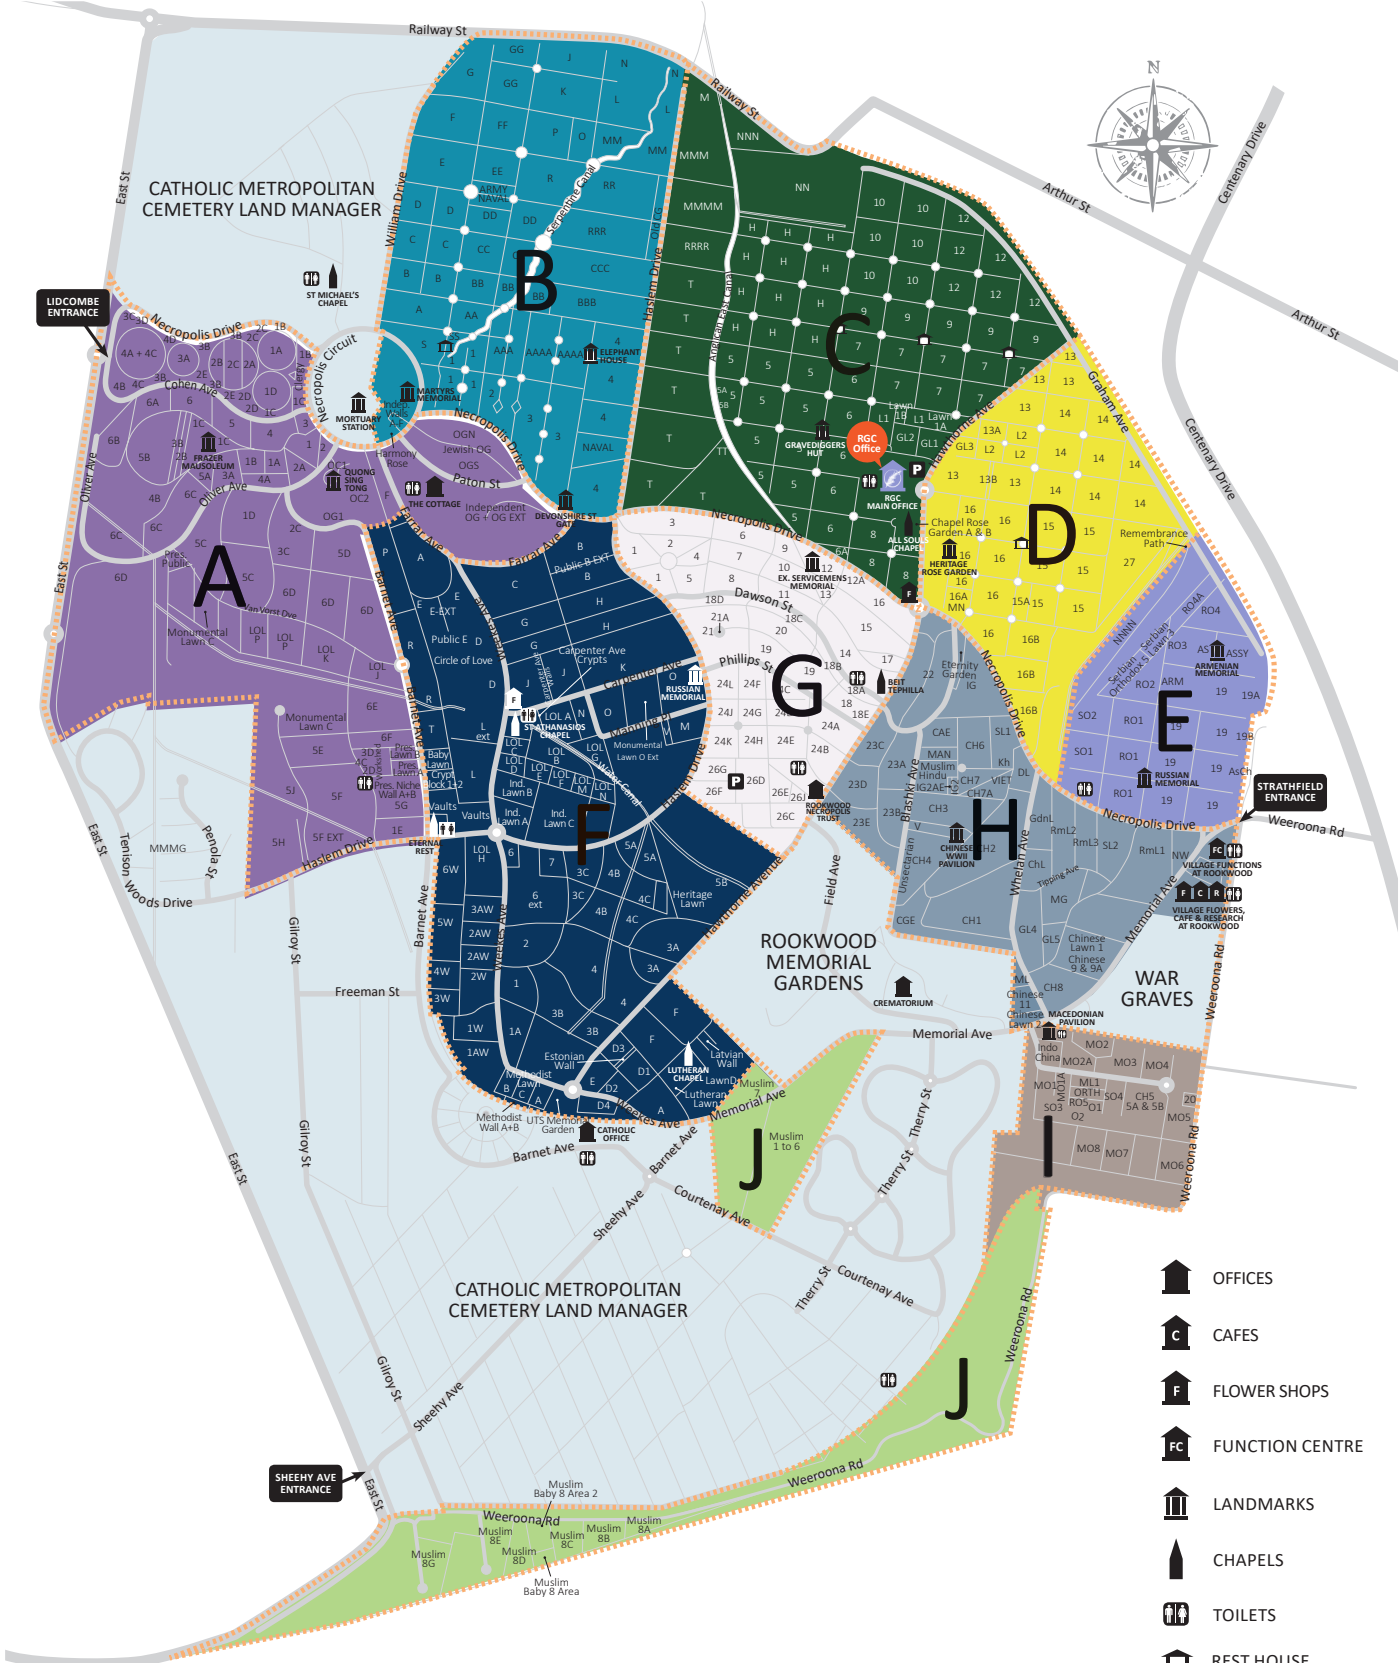

ROOKWOOD
EST 1867 GENERAL CEMETERY

OPENING HOURS
Gates open at 0600
Summer (October – March) gates close at 2100
Winter (April – September) gates close at 1800

02 8575 8100
PO Box 291
Lidcombe NSW 1825

OFFICE HOURS
Monday – Friday 0730 – 1700
Saturday & Sunday 0900 – 1500
Public Holidays (Contact office for opening hours)

Hawthorne Ave
Rookwood NSW 2141
rookwoodcemetery.com.au

- OFFICES
- CAFES
- FLOWER SHOPS
- FUNCTION CENTRE
- LANDMARKS
- CHAPELS
- TOILETS
- REST HOUSE

Rookwood is one of the largest open green spaces in Sydney. For your safety, exercise caution while in the grounds and pay close attention to potential hazards.

LEGEND

A	B	C	D	E	F	G	H	I	J
Eastern Orthodox Methodist/Wesleyan Presbyterian Non-denomination Independent Jewish Chinese	Anglican Naval Heritage Non-Denomination	Anglican Non-denomination Heritage	Anglican Non-Denomination	Orthodox Armenian Assyrian Church of the East Assyrian Christian Non-denomination	Eastern Orthodox Methodist Lutheran/Estonian Independent Muslim Baby Lawn Ukrainian	Jewish	Chinese, Druze, Hindu, Khmer, Maori, Vietnamese, Mandaean, Children's, Non-denomination, Orthodox, Muslim, Jewish	Orthodox Indo-Chinese Non-denomination Chinese	Muslim Jewish